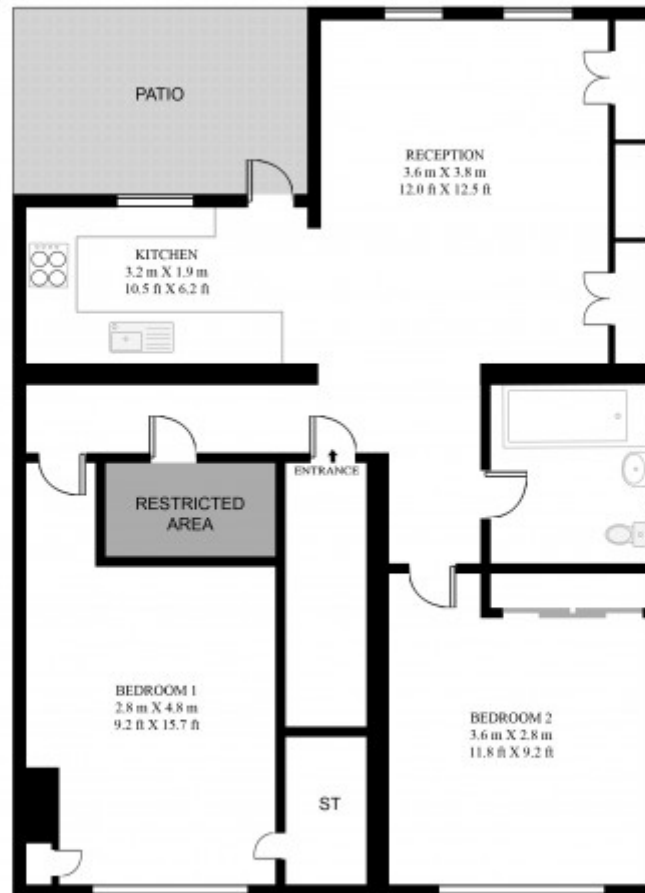

Unfurnished

1st Floor

Quiet Mews

DEVONSHIRE CLOSE

APPROXIMATE GROSS INTERNAL FLOOR AREA 575 SQ.FT (53.5 SQ.M)

FIRST FLOOR

HDVA

This floor plan has been defined by the RICS Code of Measurement. This floor plan and all others are for approximate representative purposes only and upon usage is agreed to as such by the client.
WWW: hdvirtualart.com | TEL: 0207 947 4014 | EMAIL: info@hdvirtualart.com